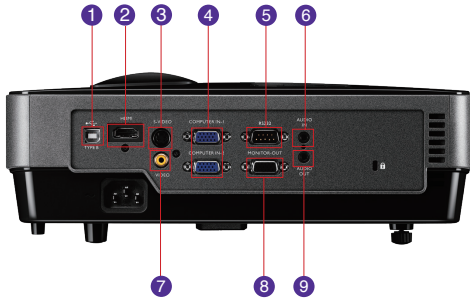

DIGITAL PROJECTOR | MS513

Features

- Native SVGA Resolution (800x600)
- 2700 ANSI Lumens; 10000:1 Contrast Ratio
- Smart Eco Mode; Long Lamp Life
- HDMI x 1; Closed Captioning
- Quick Cooling; Instant Restart

Input and Output Terminals

- | | |
|-----------------------------------|-----------------------------|
| 1 USB (Type Mini B) | 6 Audio In (Mini Jack) |
| 2 HDMI (v1.3) | 7 Composite Video In (RCA) |
| 3 S-Video In (Mini DIN 4pin) | 8 Monitor Out (D-Sub 15pin) |
| 4 Computer In 1 & 2 (D-sub 15pin) | 9 Audio Out (Mini Jack) |
| 5 RS232 (DB 9pin) | |